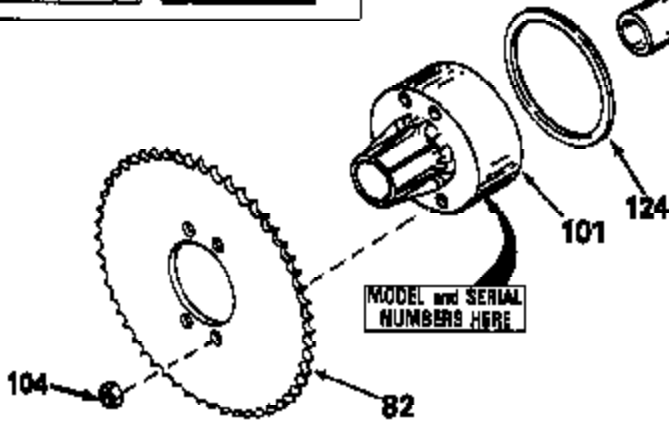

JOIST

SICHER IST DAS:
DAS ORIGINAL

47	48
47A	48A
47B	48B
47C	48C
47D	48D
47E	48E
47H	48H
47L	48L

47M	48M
47P	48P
47R	48R
47V	48V
47W	48W
47X	48X

Ref #	Part Number	Qty	Description
13	778067		Gear, Bevel (16 teeth)
14	778068		Gear, Pinion (16 teeth)
17	786040		Pin, Drive
26	792018		Ring, Retaining
31	780001		Washer (3/4" ID x 1-1/2" OD x 1/16" t hick)
31A	780096		Washer, Thrust
47E	774328		Axle (9-3/16" long)
48E	774329		Axle (13-15/16" long)
82	786043		Sprocket. No Teeth 54. O.D. 8.823
82	786051		Sprocket. No Teeth 60. O.D. 9.841
82	786070		Sprocket. No Teeth 48. O.D. 7.920
82	786041A		Sprocket. No Teeth 45. O.D. 7.389
82	786042		Sprocket. No Teeth 40. O.D. 6.650
90	788067B	100-170A Peerless	Grease (32 oz. bottle Bentonite greas e)
101	774344		Differential Carrier Hsg (Incl. 137)
102	774345		Differential Carrier Hsg (Incl. 139)
103	792044		Screw, 5/16-18 x 4"
104A	792061		Washer, Flat, 5/16"
104	792042		Nut, Lock, 5/16-18 (Use as required)
137	780077		Bushing (3/4" ID x 1-1/16" OD x 2-1/1 6" long)
139	780077		Bushing (3/4 ID x 1-1/16" OD x 2-1/16 " long)